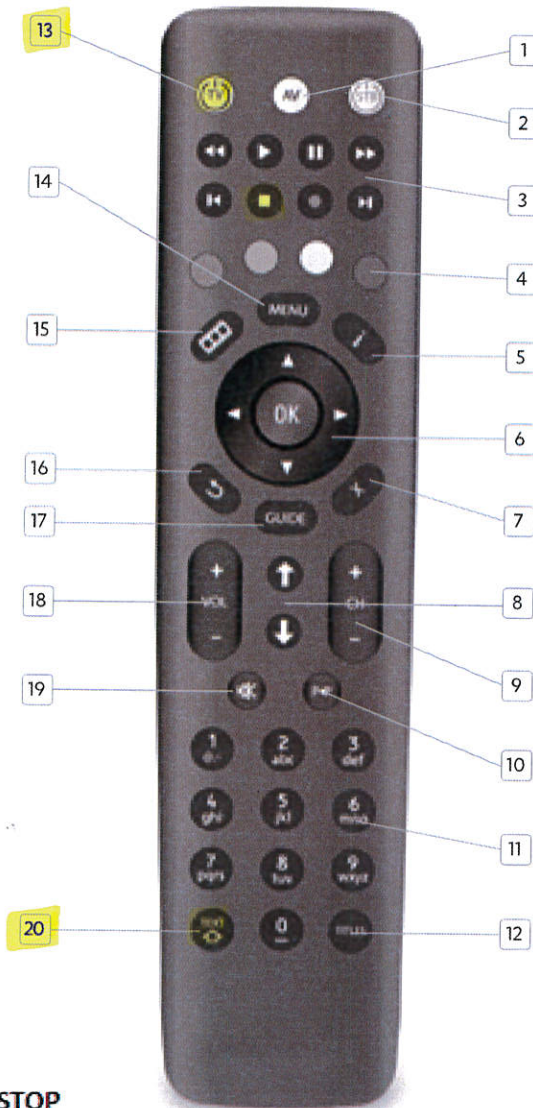

amino

Remote control User guide

REMOTE CONTROL LAYOUT

- 1 TV AV Source Select button
- 2 STB Standby button
- 3 STB PVR Transport buttons
- 4 Colour Navigation buttons
- 5 Information button
- 6 Navigation and OK buttons
- 7 Exit button
- 8 Page Up and Page Down buttons
- 9 Channel Up and Channel Down buttons
- 10 Previous Channel Select button
- 11 Channel Select buttons and text entry
- 12 Subtitles button
- 13 TV Standby button
- 14 STB Menu button
- 15 PVR button
- 16 Back button
- 17 Electronic Program Guide button
- 18 Volume Up and Down buttons
- 19 Mute button
- 20 Teletext button (press and release) and TV SHIFT function (press and hold)

When a button on the remote is pressed either the set-top box standby button will flash (or TV standby button if a TV brand has been entered) depending on which product is being controlled by the remote control.

1. Determine the manufacturer of your TV set
2. Look up the 4-digit manufacturer code supplied in this manual and make a note of this code
3. Make sure your TV set is turned on. (The set-top box does not need to be turned on to perform this programming feature)
4. Press and hold both the **1** and the **3** buttons at the same time on the remote control for approximately 3 seconds until the TV standby button remains lit, then release both buttons
5. Now enter the 4 digit manufacturer code for your TV set. On each digit entry the TV standby button will flash. On entry of the 4th digit the TV standby button will flash then remain lit
6. Point the remote control at the TV set and press and hold down the **TV Standby Button** or the **Mute** button on the remote control
7. When the TV either turns off or brings up the MUTE symbol on screen, then release that button. This may take a few minutes to happen
8. Press and hold the **Text/SHIFT** button and then at the same time press the **STOP** button to finish setting up the TV control mode.