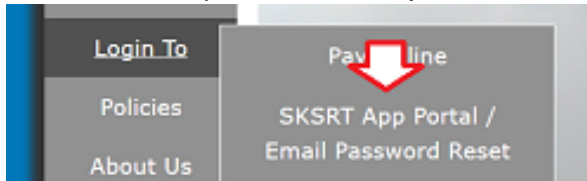

Account Information

- Manage Profile
- Change Password
- Bulletins
- Email Aliases
- Security/Account Recovery**
- Social Media Login

Display Settings

- Select Gadgets

How to Reset Password:

1. Go to website www.spruceknob.net
2. Click on **Login To**
3. Click on: **SKSRT App Portal/Email Password Reset**

4. Click on: **Manage Profile**
6. Click on: **Change Password**
Minimum Length of 8 characters
Maximum Length of 16 characters
Must have a number
Cannot have semicolons

Forgotten Password:

1. Please visit our website at www.spruceknob.net
2. Click on **LOGIN TO, SKSRT APP Portal/Email Password Reset**