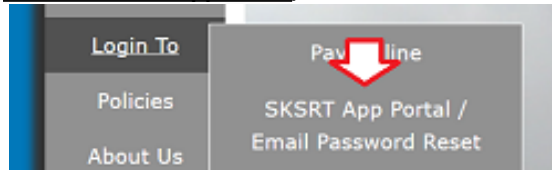

Account Information

- Manage Profile
- Change Password
- Bulletins
- Email Aliases
- Security/Account Recovery**
- Social Media Login

Display Settings

- Select Gadgets

How to Reset Password:

1. Go to website www.spruceknob.net
2. Click on **Login To**
3. Click on: **SKSRT App Portal/Email Password Reset**

4. Click on: **Manage Profile**
6. Click on: **Change Password**
Minimum Length of 8 characters
Maximum Length of 16 characters
Must have a number
Cannot have semicolons

Forgotten Password:

1. Please visit our website at www.spruceknob.net
2. Click on **LOGIN TO, SKSRT APP Portal/Email Password Reset**